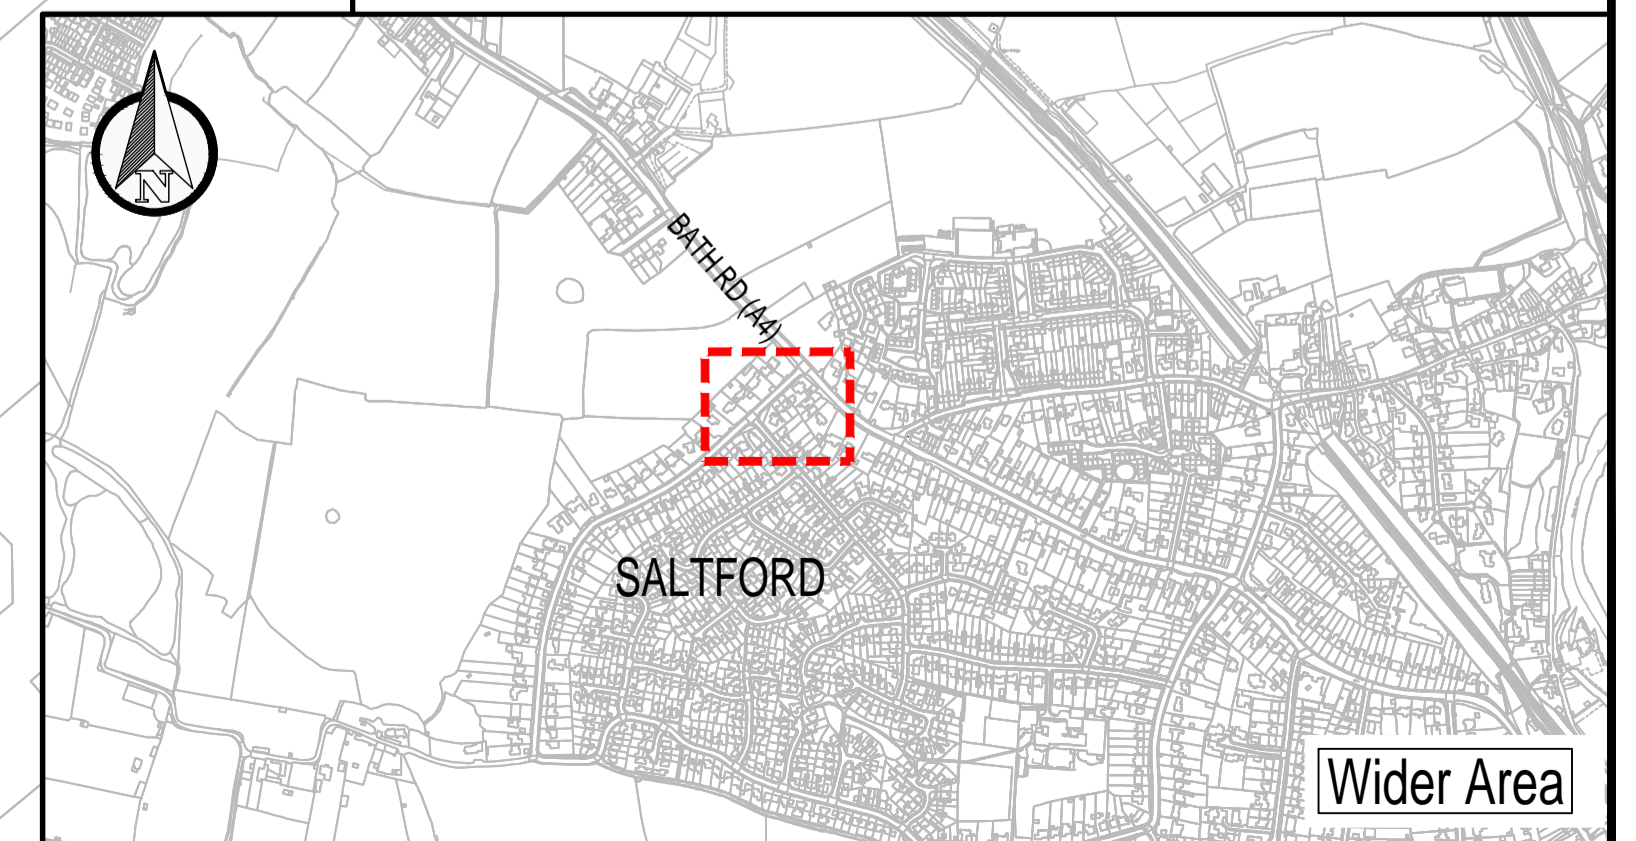

# Proposed changes in Grange Road and Claverton Road, Salford

Cross Section

## Proposed Changes

- Kerb
- Road marking
- Shared path
- Textured paving
- Landscaping/verge
- A4 corridor proposals

SCALE: 1:250