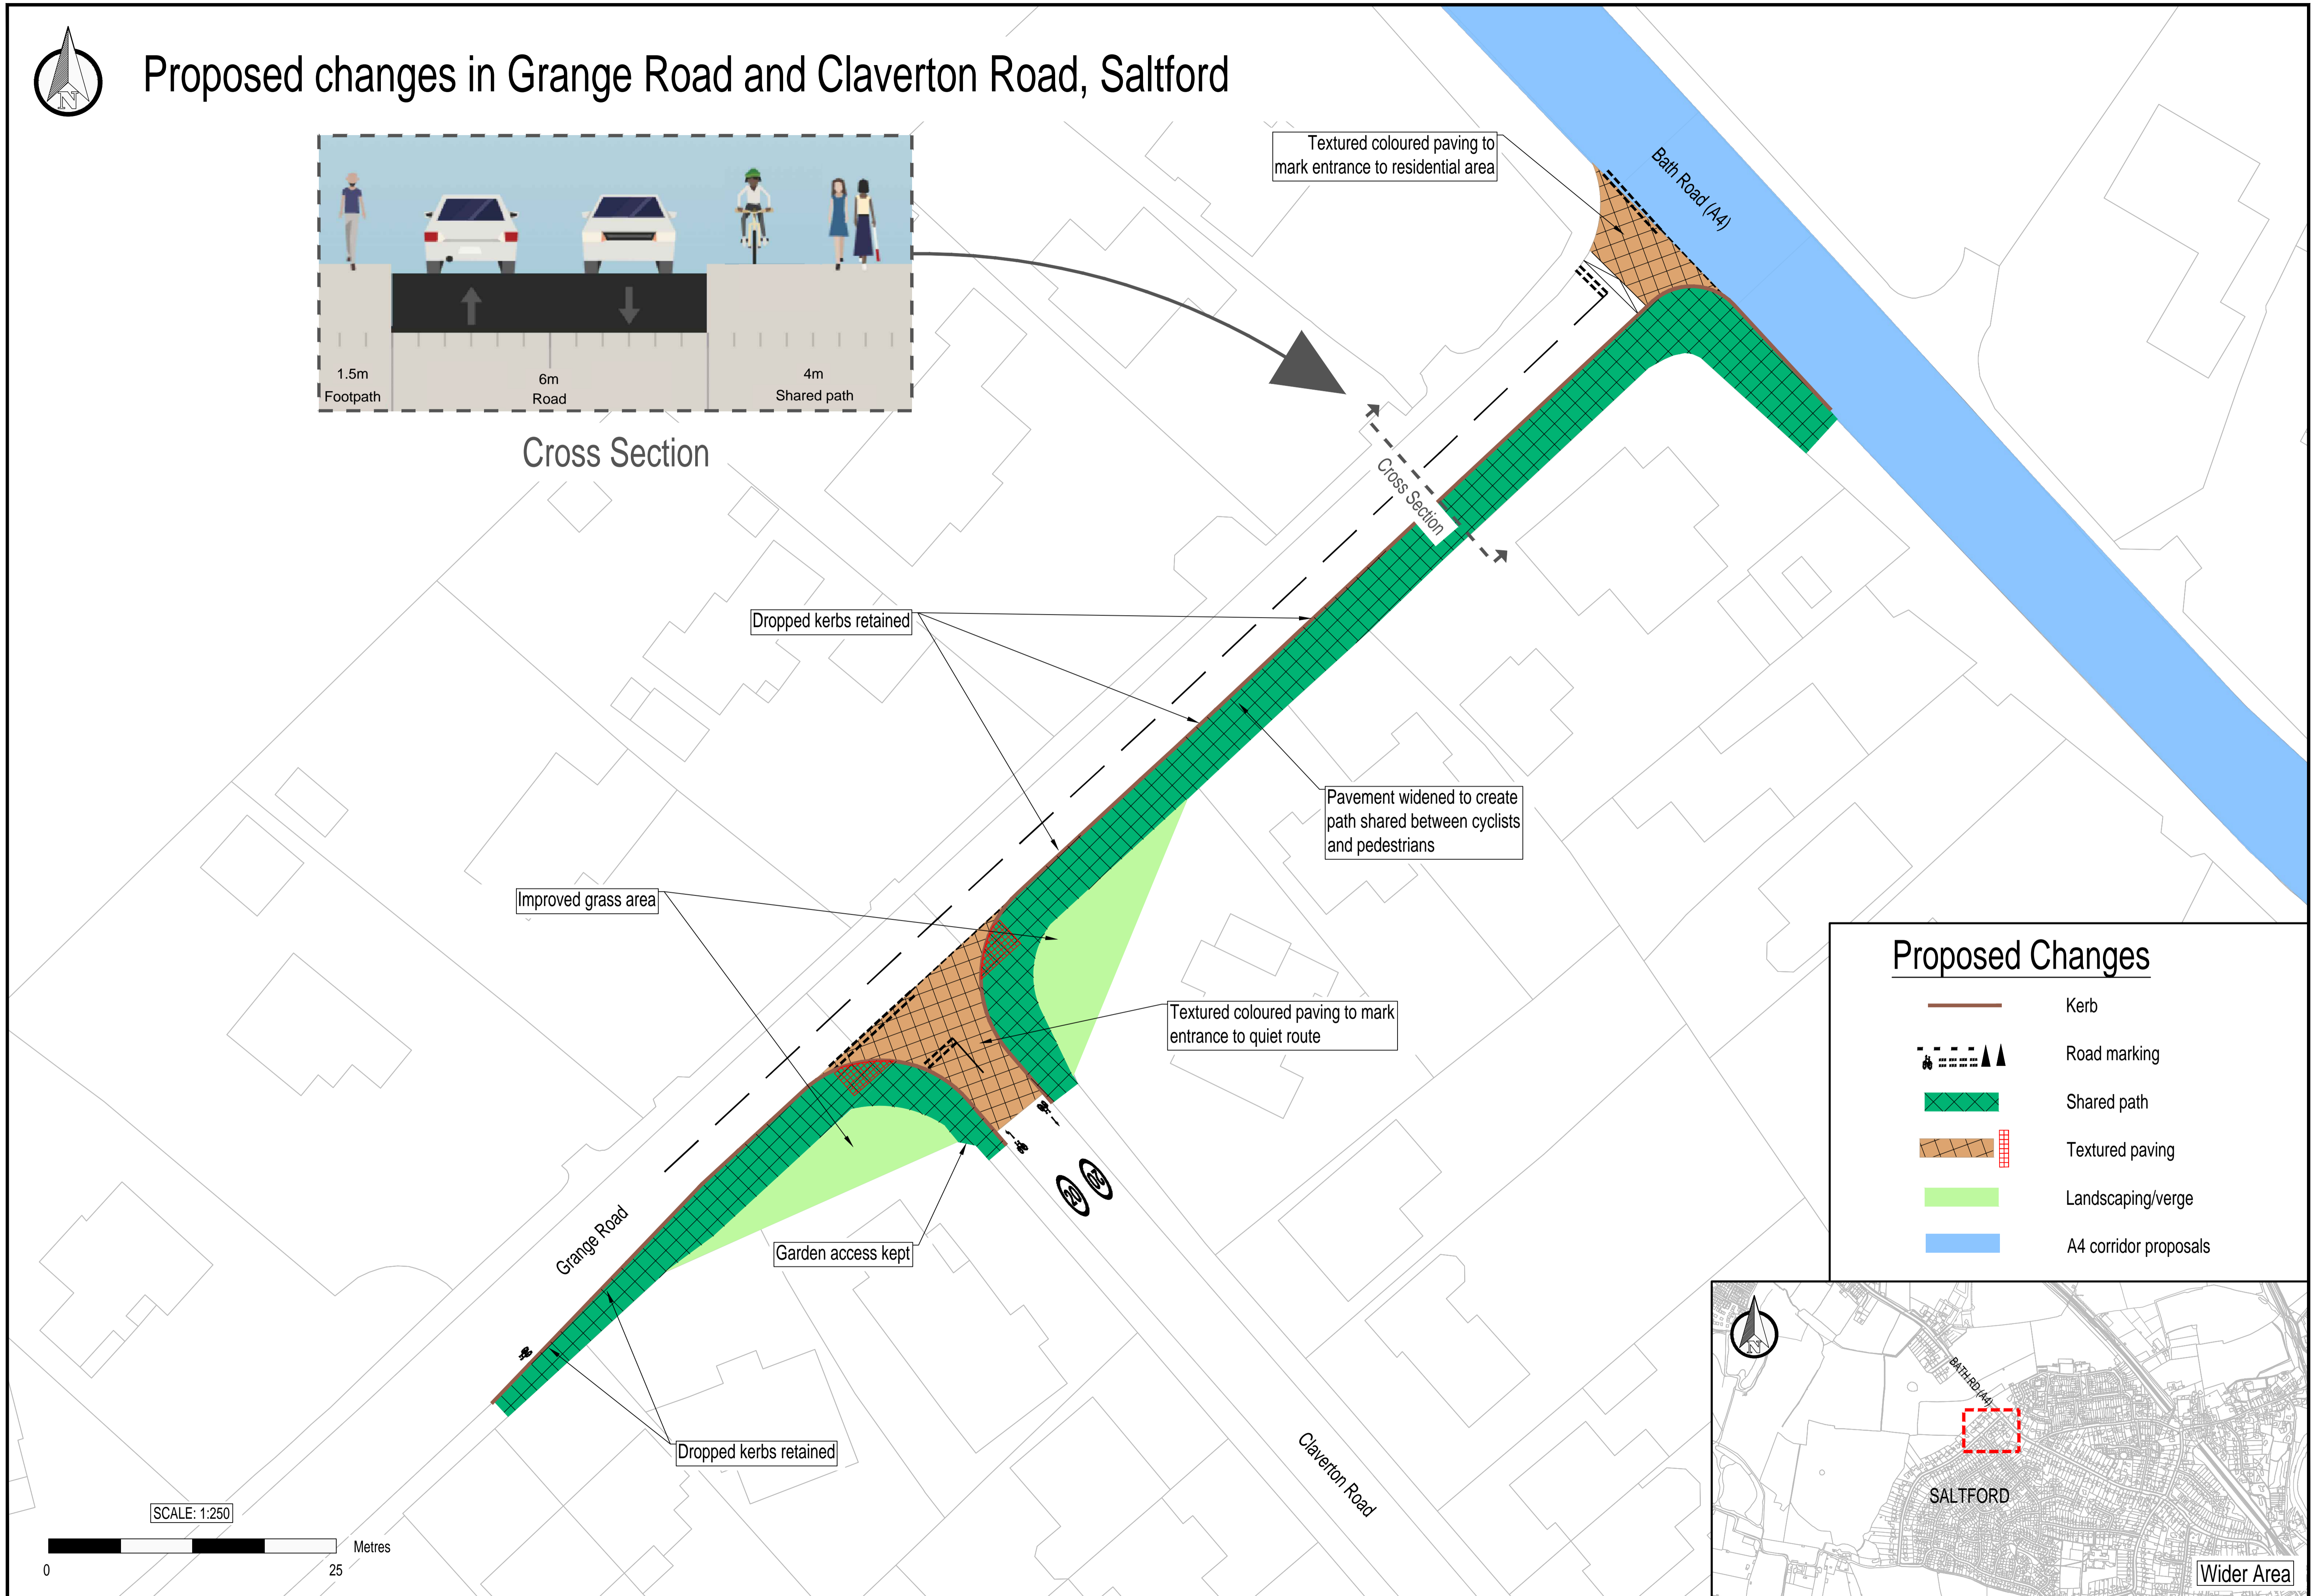

# Proposed changes in Grange Road and Claverton Road, Salford

Cross Section

## Proposed Changes

- Kerb
- Road marking
- Shared path
- Textured paving
- Landscaping/verge
- A4 corridor proposals

SCALE: 1:250