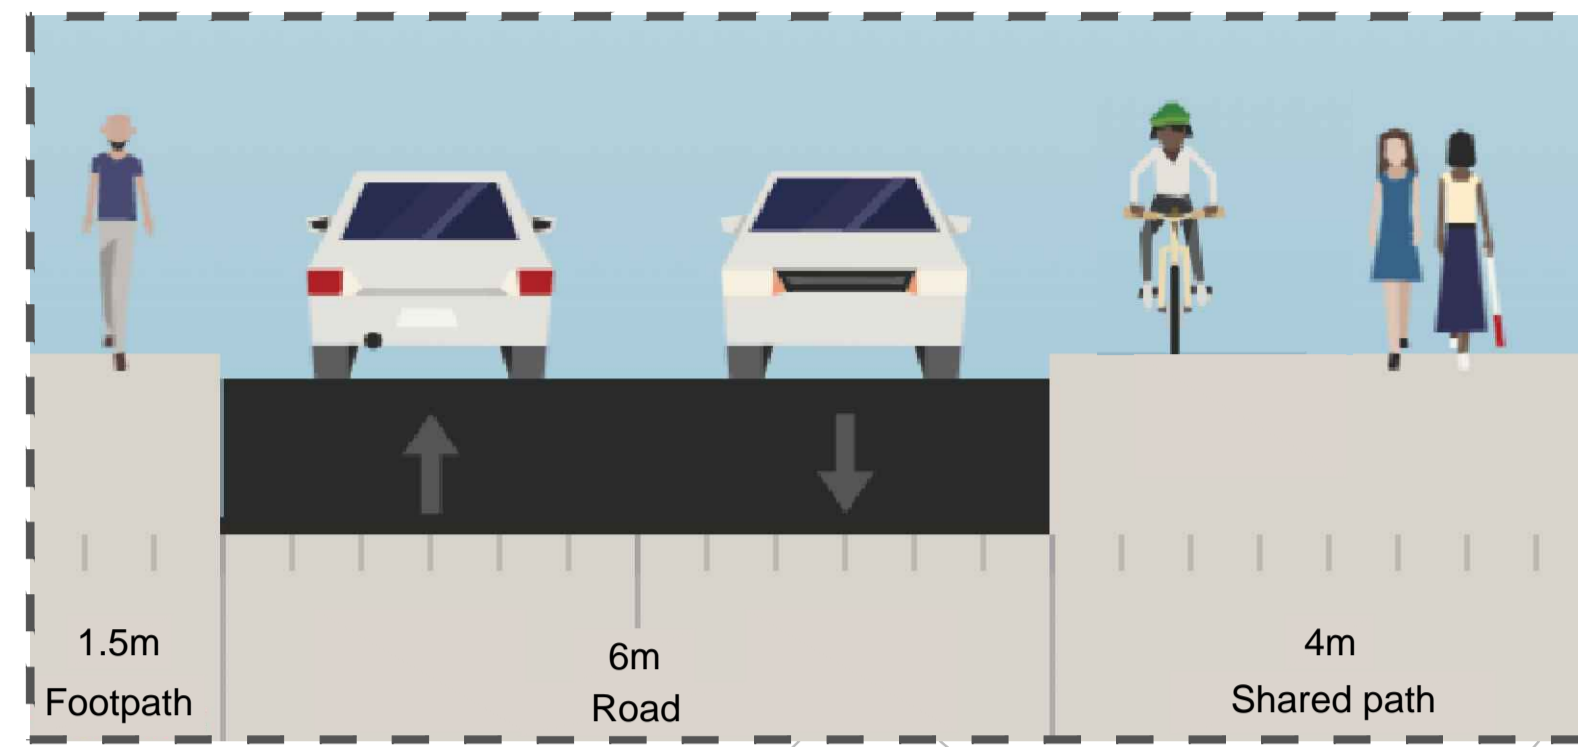

# Proposed changes in Grange Road and Claverton Road, Salford

Cross Section

## Proposed Changes

- Kerb
- Road marking
- Shared path
- Textured paving
- Landscaping/verge
- A4 corridor proposals

SCALE: 1:250